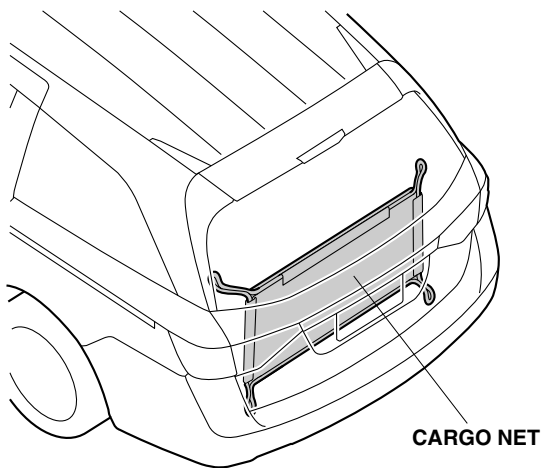

INSTALLATION INSTRUCTIONS

Accessory
CARGO NET
P/N 08L96-TK8-100

Application
2015 ODYSSEY

Publications No.
VERSION 1
Issue Date
JULY 2014

Put this information in the glove box with the vehicle owner's manual.

PARTS LIST

Cargo net

Illustration of the Cargo Net in the Vehicle

INSTALLATION

Customer Information: The information in this installation instruction is intended for use only by skilled technicians who have the proper tools, equipment, and training to correctly and safely add equipment to your vehicle. These procedures should not be attempted by "do-it-yourselfers."